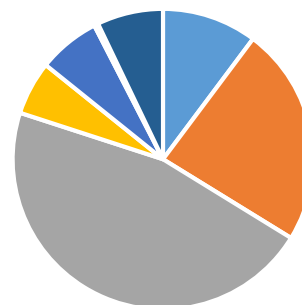

- Class A – 1.35
- Class B – 2.82
- Class C – 2.87
- Class D – 6.22

Misdemeanors:

- Class A – 45.84
- Class B – 1.65
- Class C – .01
- Class D – 6.22

REPORTED OFFENSES & INCIDENTS

Reported Offenses – 5448 total

- 3141 generated law case reports

Top Reported Incidents (excluding vehicle crashes & assisting other agencies):

1. Suspicious Activity
2. Alarm
3. Theft
4. Disorderly Conduct
5. Family Fight

DETECTIVE ACTIVITY

Drug Investigations – 23 (does not include actual Drug Taskforce cases)

- Drug investigations
- Methamphetamine Labs that resulted in criminal charges
- Assisted investigations with Drug Taskforce

Property Crimes – 53

- Thefts
- Burglaries
- Armed Robbery

Other – 104

- Alarms
- Forgery
- Property Damage
- Fraud
- Littering
- Death Investigation
- Animal
- Arrest & Search Warrants
- Weapon Offenses
- Juvenile

Detective Activity

- Drug Investigations
- Property Crimes
- Other
- Child Molesting/Abuse
- Crimes Against a Person
- Murder
- Sex & Violent Offender Registry Violations