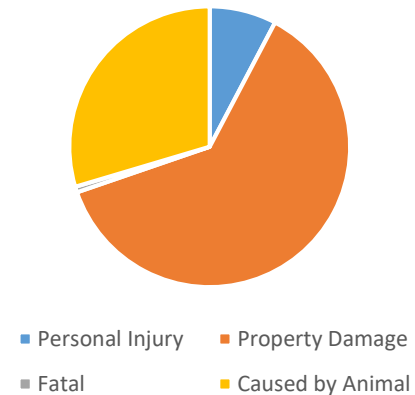

STEBEN COUNTY SHERIFF'S OFFICE ACTIVITY 2016

TRAFFIC INVOLVEMENTS

Vehicle Crashes: 749 total

- Personal Injury – 82
- Property Damage – 660
- Fatal – 7
- Caused by Animal – 315
 - Resulting in Injury – 7

Traffic Citations – 508

Traffic Warnings – 861

DEPUTY ACTIVITY

Criminal Arrests by Deputies – 653

Civil Process Papers Served – 2484

- Civil Process Papers Received & Entered – 2960

GUN PERMITS

Total Permits Issued in Steuben County – 798

Total Permits Denied – 25

Total Permits Active in Steuben County – 4512

INMATE INFORMATION

Inmates booked into the Jail – 1095

Average Daily Inmate Population – 83

Male 83%

Female 17%

Felonies:

- Level 6 – 8.54
- Level 5 – 2.37
- Level 4 – 2.47
- Level 3 – .95
- Level 2 – .05
- Level 1 – .73

Vehicle Crashes: 749 total

- Class A – 1.35
- Class B – 2.82
- Class C – 2.87
- Class D – 6.22

Misdemeanors: